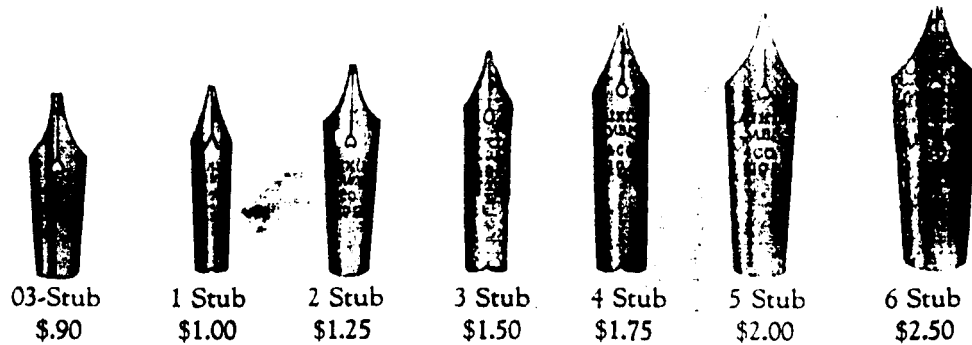

"MERCANTILE" FOUNTAIN PEN NIBS (Stub)

No. 03.	Manifold	$1.25	No. 4.	Manifold.....	$2.00
" 2.	Manifold	1.50	" 5.	Manifold...	2.50
" 3.	Manifold	1.75			

These Nibs are specially tempered for Clear, Satisfactory Manifold Work

WE CREDIT OLD GOLD